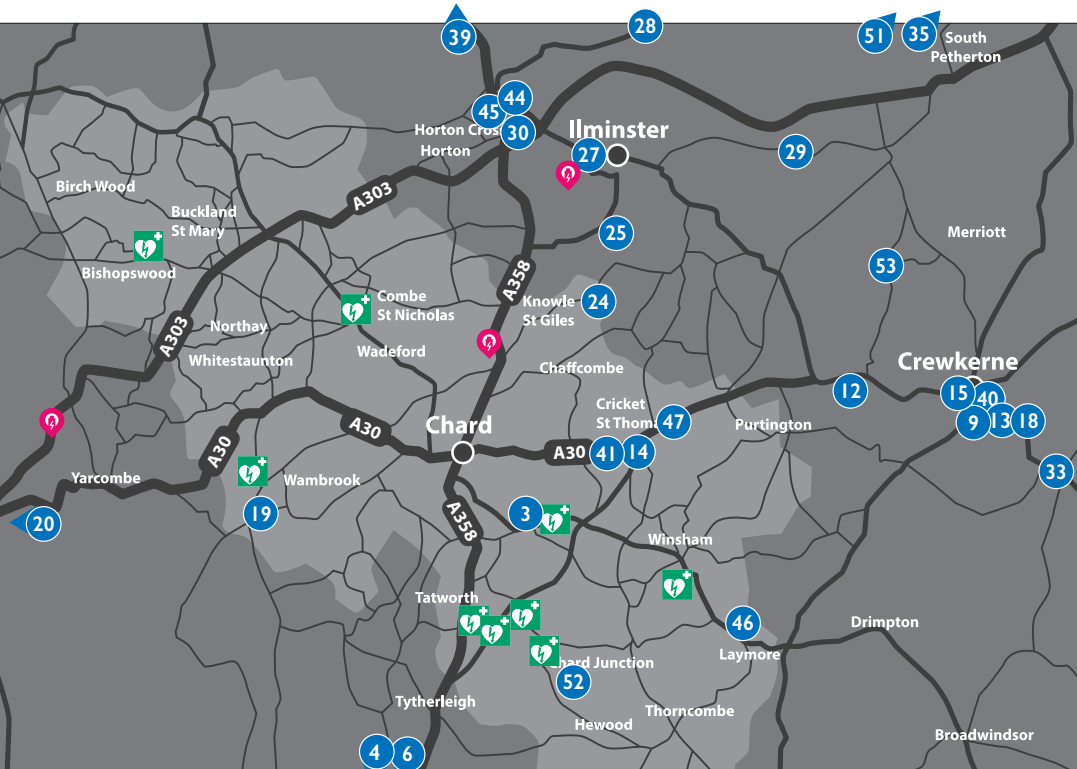

Yandles

AUTUMN HANDMADE CRAFT MARKET

Saturday 9th September • 10am - 4pm

Yandle & Sons Ltd
 Martock, TA12 6JU
www.yandles.co.uk
 01935 822207

Over 80 Handmade Craft Stalls
 Loads of offers in both Arts & Crafts AND Tool shop
 Food & Drink
 FREE Entry & Parking
 Woodturning Demonstrations
 Yandles Gift & Home Store Open