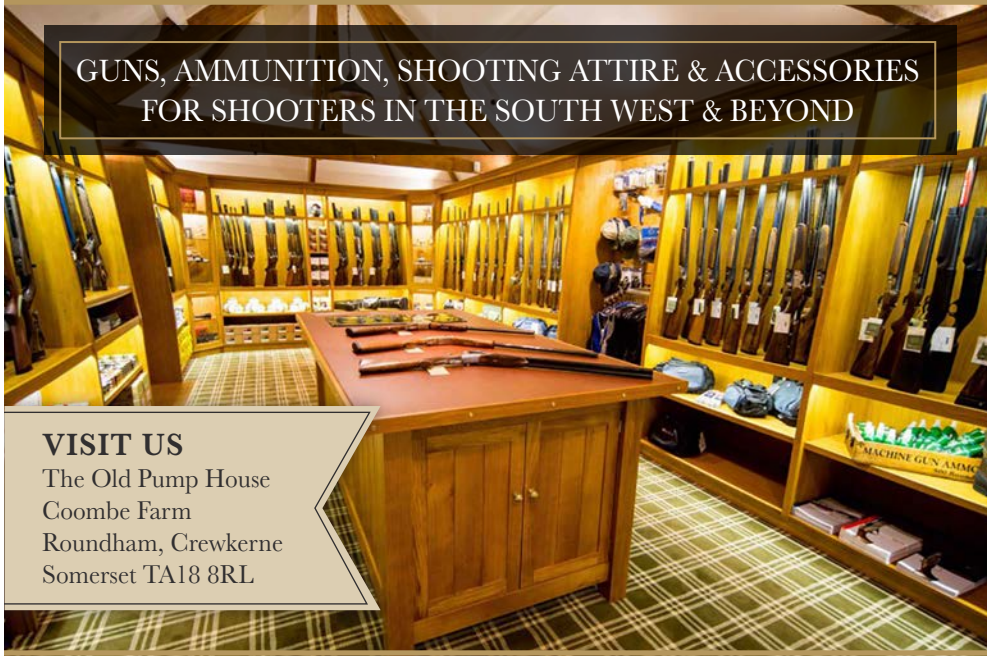

YEovil, TAUNTON, CHARD & ALL SURROUNDING AREAS
UNIT B • FOREST ENTERPRISE PARK • WOOD LANE • ASHILL • ILMINSTER • TA19 9LP

COOMBE FARM SPORTING

ESTD 2015

GUNS, AMMUNITION, SHOOTING ATTIRE & ACCESSORIES
FOR SHOOTERS IN THE SOUTH WEST & BEYOND