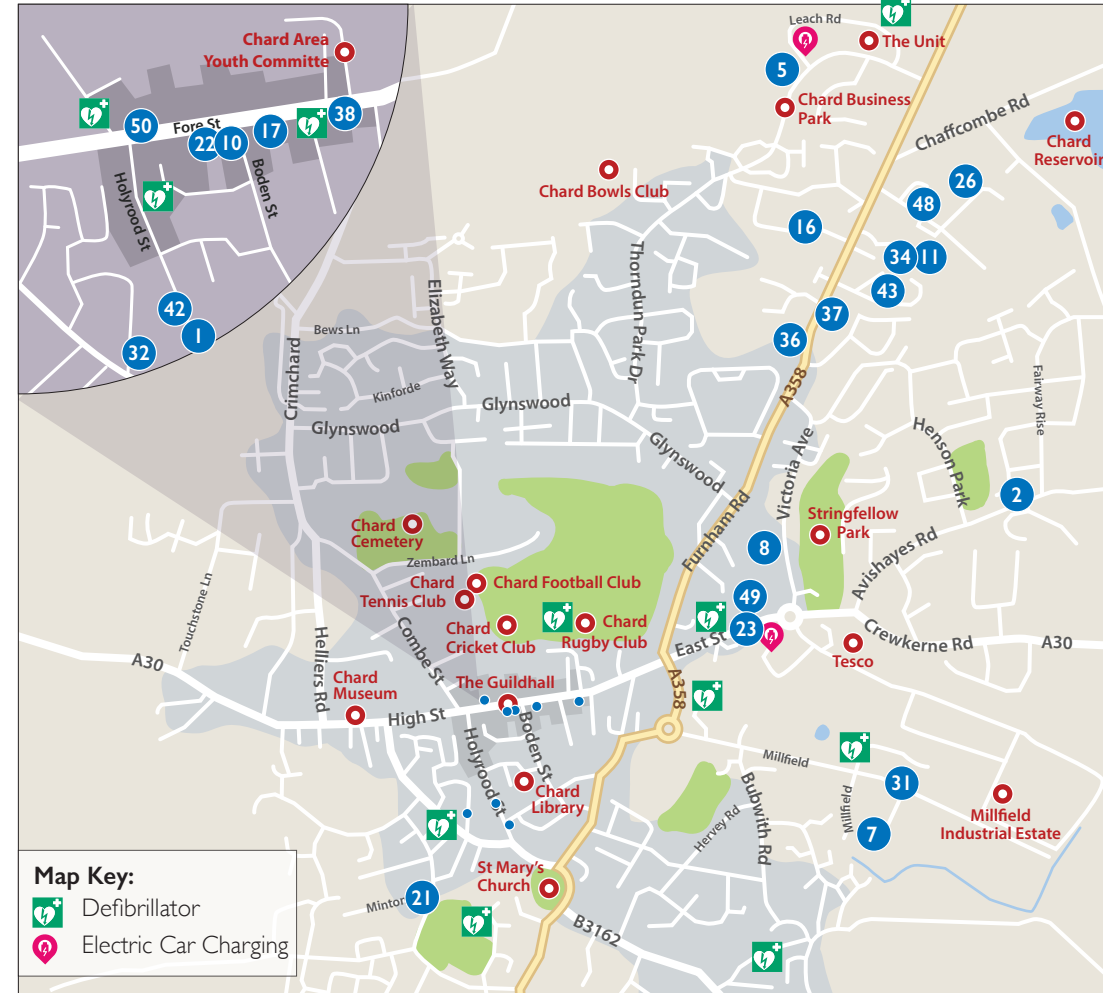

Map Key:

- Defibrillator
- Electric Car Charging

MOBILE SERVICES:

- AHM Installations
- Ben's Carpet Cleaning Service
- Burnham Coal Supplies
- Chard Cabs
- Chard Music
- Chard Rubbish & Waste Services
- Colourfence
- G.O.T.Decorating
- Grants Driveways & Landscapes
- Green 4 Go Driving School
- Kim Mears Energy Assessor
- Lily Caring Angels
- MSM Plumbing & Heating
- Orchard Gardens Landscaping
- Parsons Flooring
- Pegasus Pest Control
- PJ Autos
- Rad Services Painter & Decorator
- Rockett Garden Services
- Rooster Bus
- SM Plumbing & Heating
- SW Property Maintenance
- The Fencing & Gate Company
- Tracey Berry Personal Travel Agent
- Trees & Fencing