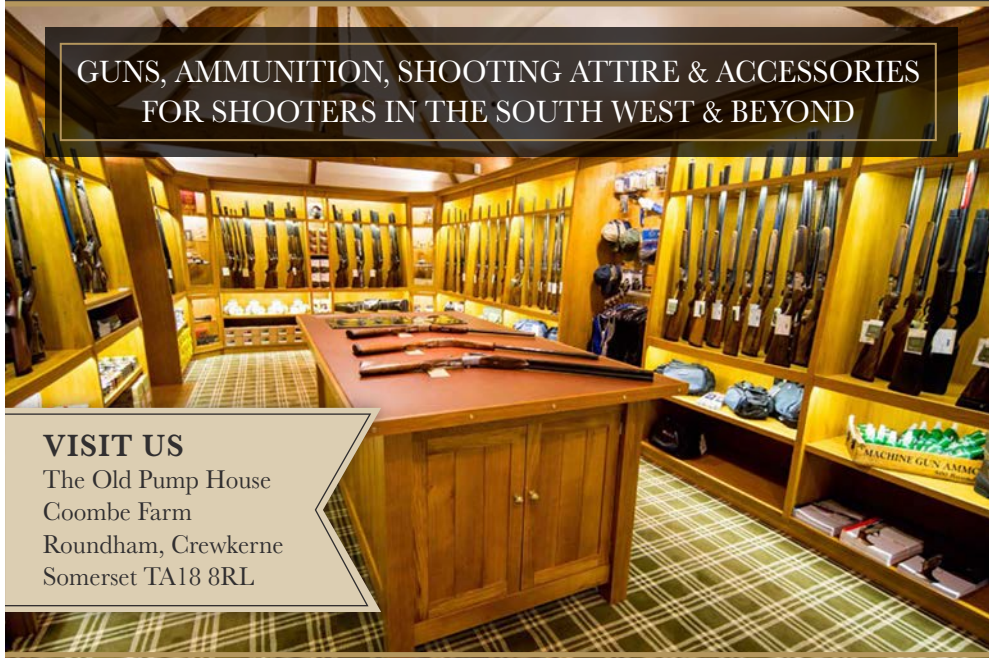

Covering Chard, Ilminster and surrounding areas in South Somerset.

07552 791568
chardcabs@gmail.com

FROM HERE TO THERE WITH CARE

COOMBE FARM SPORTING

ESTD 2015

GUNS, AMMUNITION, SHOOTING ATTIRE & ACCESSORIES
FOR SHOOTERS IN THE SOUTH WEST & BEYOND