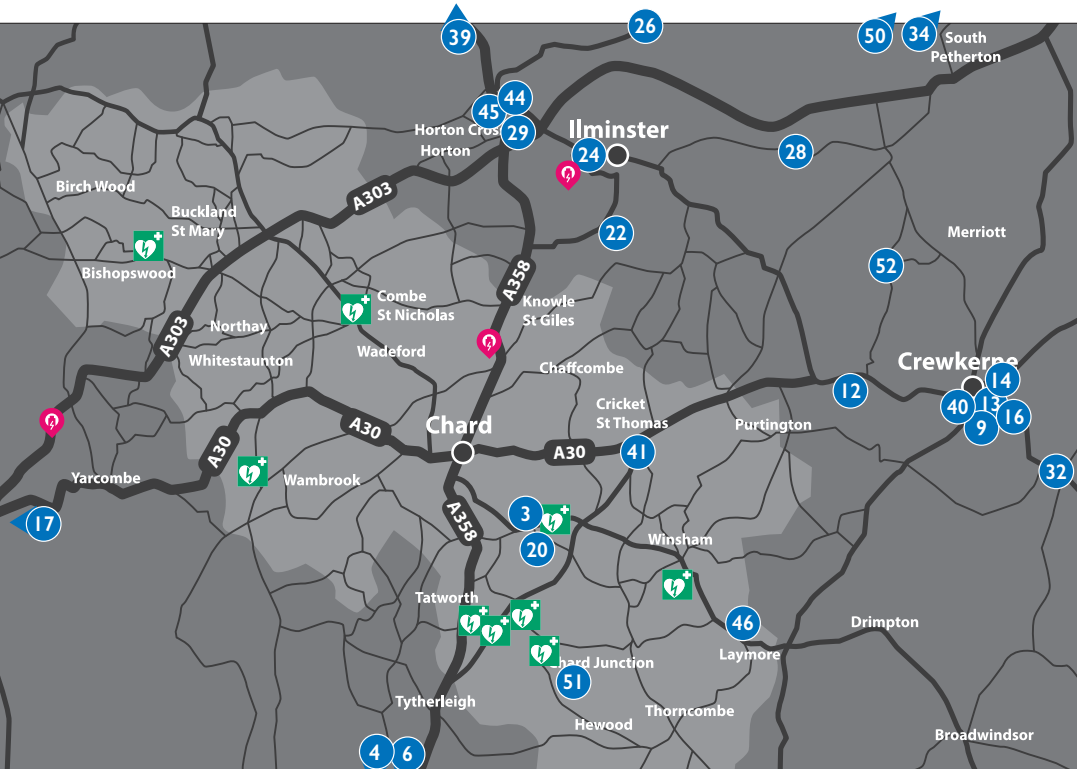

1. A Tasquinha Da Maria	19. Fonehouse Chard	37. Perry's Paintwork Supplies
2. AB Auto Repairs	20. Forton Nursery	38. Pets Pantry
3. Alpine Grove Woodland Park	21. GL Joinery Kitchens & Bathrooms	39. Premier Window Cleaning
4. Atkins Auctions	22. H.B.Autobodies	40. Regency Care & Mobility
5. Autobody Tec	23. Homefire	41. Sheps
6. Axminster Garden Machinery	24. Howdens	42. Stephen Beswetherick Opticians
7. Boss Hogs	25. Jam	43. The Graphics Factory
8. Carbin Heating Ltd	26. Kitchen Kind	44. The Lace Knittery
9. Chalmers & Co	27. Lentells	45. The Monks Yard
10. Chard Self Storage	28. Loxstons Groundcare	46. The Squirrel Inn
11. Cloks	29. Manders Financial Services	47. Total Plumbing Supplies Ltd
12. Coombe Farm Sporting	30. Millfield Café	48. TP Timber Products
13. Crewkerne Small Business Centre	31. Minster Veterinary Surgery	49. West Country Butchers
14. Ear Wax Removal Solutions	32. Misterton Garage Ltd	50. Yandles
15. EGF Carpets & Vinyls	33. O&H Removals	51. Yarcombe Coachworks
16. Elswoods	34. P&P Trade Windows & Doors Ltd	52. Yarcombe Woodland Products
17. First Light Home Improvements	35. Paul Frewen Motors	
18. FMS & Co	36. PCS Furnishing Centre