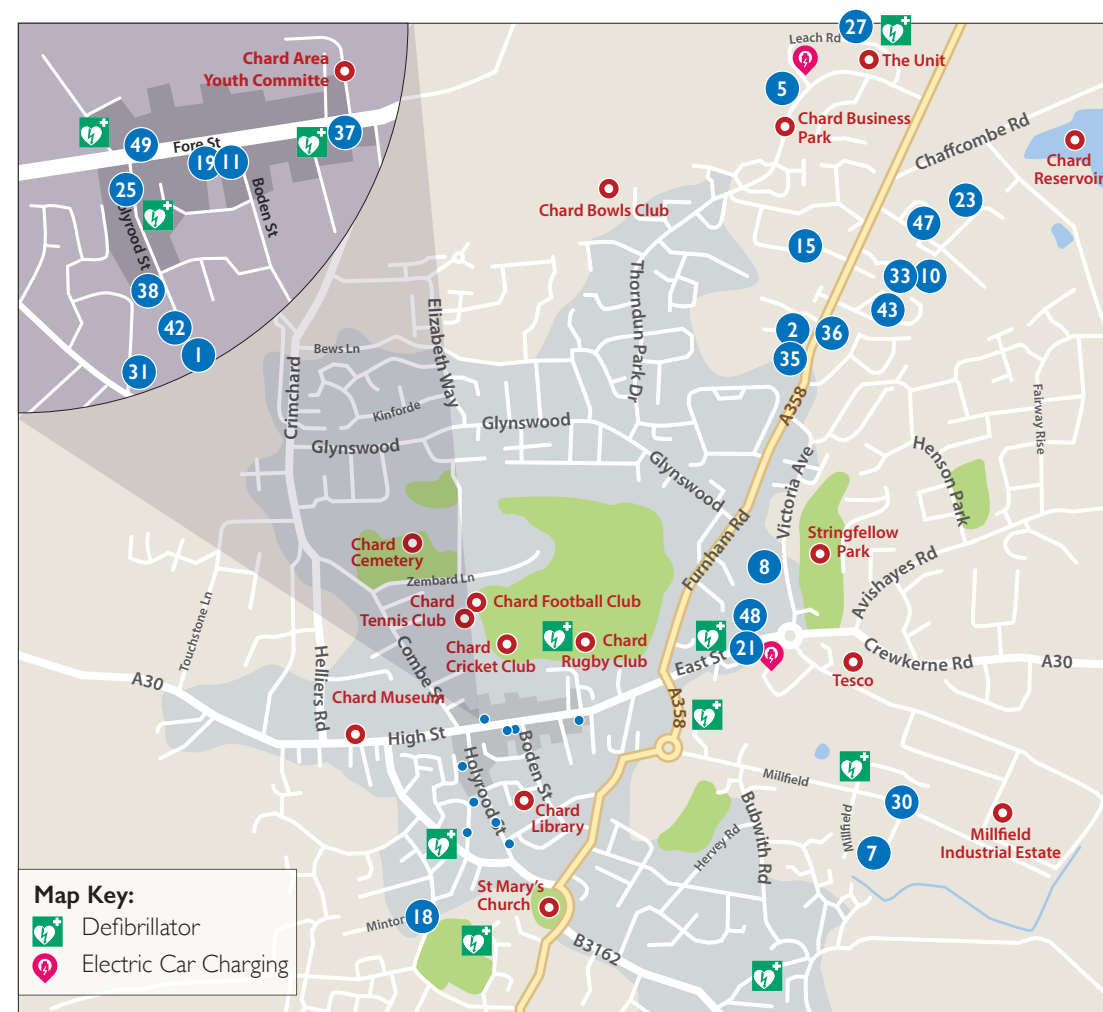

Map Key:
 Defibrillator
 Electric Car Charging

MOBILE SERVICES:

- | | | |
|---|--|--|
| <ul style="list-style-type: none"> • AHM Installations • Ben's Carpet Cleaning Service • Burnham Coal Supplies • Chard Cabs • Chard Music • Chard Rubbish & Waste Services • Colourfence | <ul style="list-style-type: none"> • G.O.T. Decorating • Grants Driveways & Landscapes • Keith's Classic Cars • LH Gardening Services • Lily Caring Angels • MSM Plumbing & Heating • Orchard Gardens Landscaping • Pegasus Pest Control • PJ Autos | <ul style="list-style-type: none"> • Rad Services Painter & Decorator • Rooster Bus • Ship Shape Cleaning Services • SM Plumbing & Heating • Smyth Pest Control • SW Property Maintenance • The Fencing & Gate Company • Tracey Berry Personal Travel Agent • Trees & Fencing |
|---|--|--|